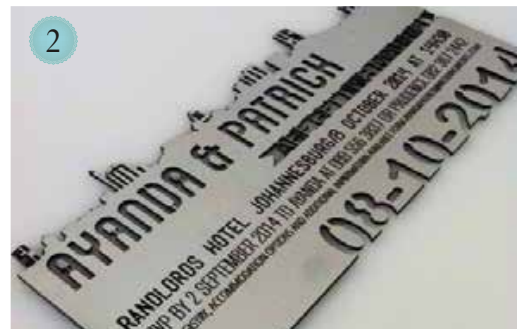

Catalogue

All our catalogue designs can be customised to suit your wedding theme, colour scheme & requirements

Wood & Perspex Invitations

WOOD INVITATIONS

1

2

- 1 A6 wood engraved R55.00 - R60.00 ea
- A6 wood engraved with 2 extra printed pages R70.00 - R75.00 ea
- A6 wood with laser cutting R65.00 - R70.00 ea

- 2 A5 wood engraved R65.00 - R70.00 ea
- A5 wood engraved with 2 extra printed pages R80.00 - R85.00 ea
- A5 wood with laser cutting R75.00 - R80.00 ea

- DL wood engraved R60.00 - R65.00 ea
- DL wood engraved with 2 extra printed pages R75.00 - R80.00 ea
- DL wood with laser cutting R70.00 - R75.00 ea

ALL PRICES ARE ESTIMATED ONLY AND QUANTITY DEPENDANT
Printed On Imported Matt, Gloss, Pearl or Textured Paper

PERSPEX INVITATIONS

1

- 1 A6 perspex engraved (clear) R60.00 - R65.00 ea
- A5 perspex engraved (clear) R75.00 - R80.00 ea
- DL perspex engraved (clear) R70.00 - R75.00 ea

- 2 Gold & Silver perspex
- A6 perspex engraved R65.00 - R70.00 ea
- A5 perspex engraved R75.00 - R80.00 ea
- DL perspex engraved R70.00 - R75.00 ea

BOX & BOTTLE INVITATIONS

1

- 1 Invitation in a box From R95.00 ea
  Please note that all boxes takes 2-3 weeks to make
- 2 Invitation in a bottle From R85.00 ea

Additional finishes can be added to your invitation in a box, such as ribbons, name tags, pockets etc. at an additional cost

2

2